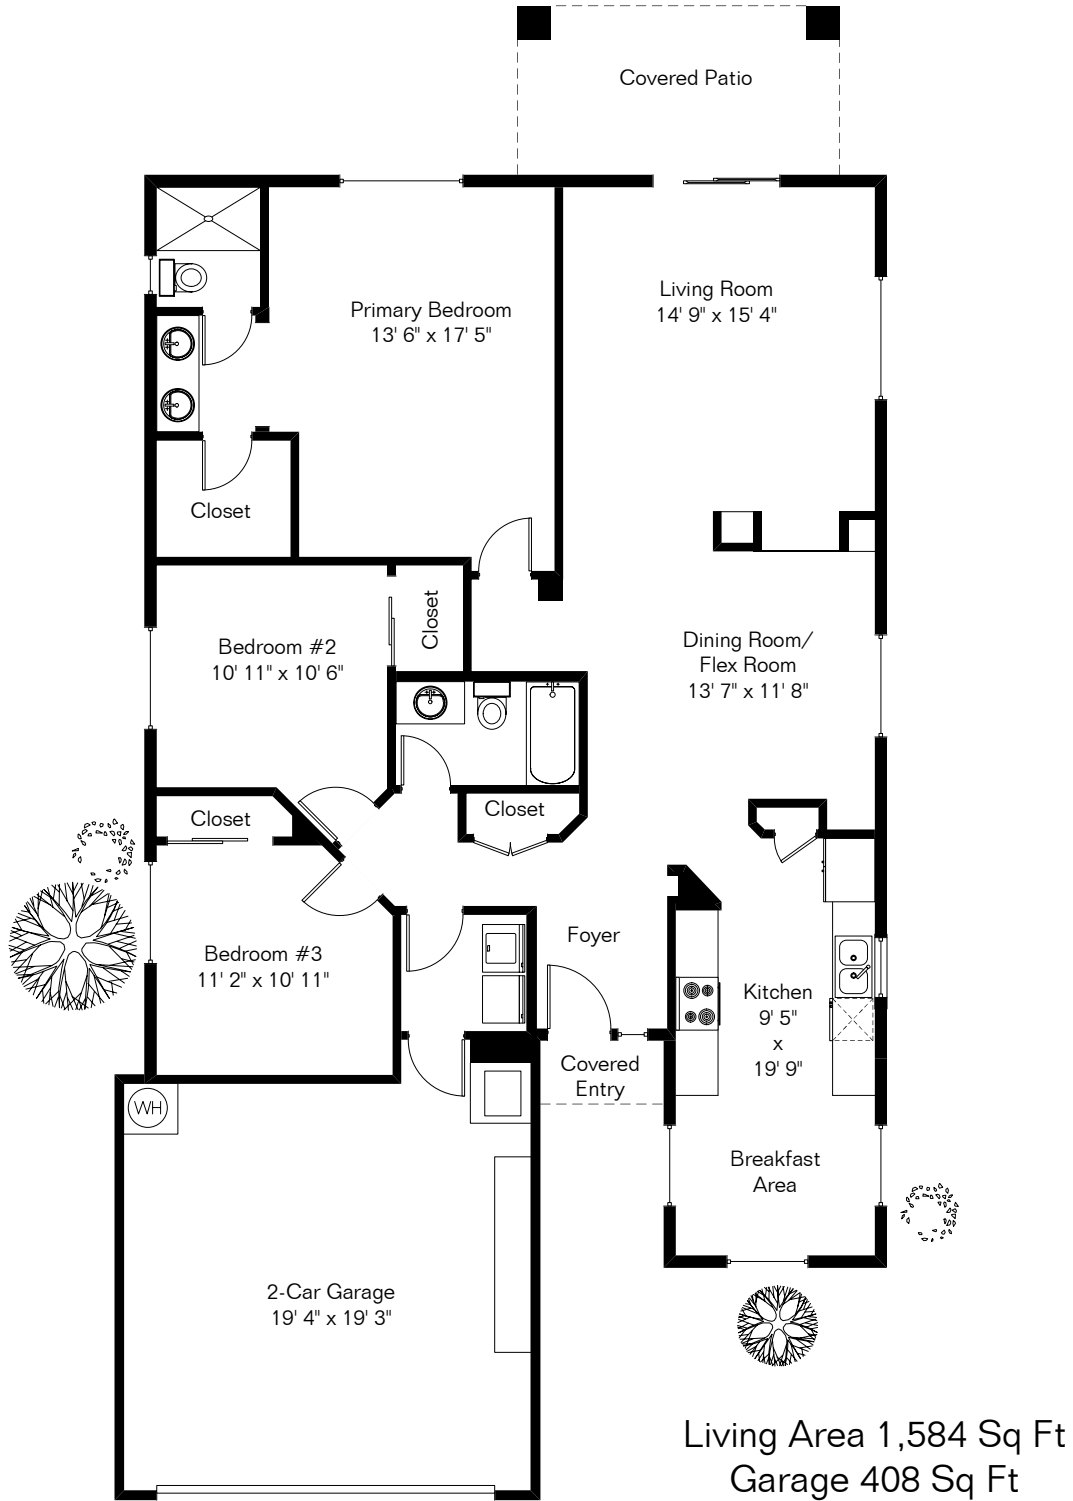

The square footages and room size information are deemed to be reliable but are not guaranteed and should be independently verified. This drawing is for marketing purposes only.

12373 N Brightbridge Dr

Site Visit October 2024

0 ft. 6 ft. 10 ft. 20 ft.

Copyright 2024 Floor Plans First! LLC
All Rights Reserved.

Floor Plans First!
See the Floor Plan First!
FloorPlansFirst.com
(520) 881-1500